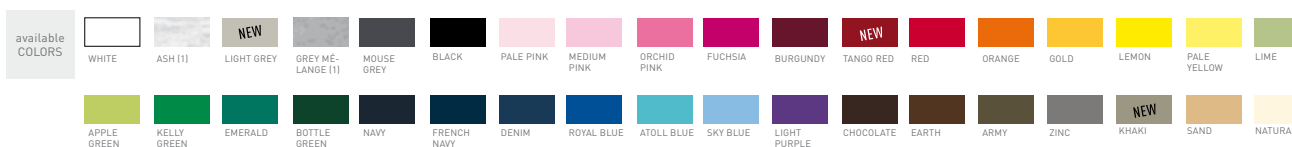

QUALITY 150 JERSEY
 100% semi-combed cotton - reinforcing
 tape at neck - elasthane rib collar

STYLE CLASSIC
 Tubular

Kid's version : REGENT KIDS-11970

available sizes XS-S-M-L-XL-XXL-XXXL*
 A 62 69 72 74 76 78 80
 B 49 50 53 56 59 62 64
 *White

PACKING 10 pces 100 pces

PRODUCT + : THE SAFE VALUE T-SHIRT AVAILABLE IN 36 COLOURS !

[1] * Grey mélange: 85% cotton / 15% viscose - Ash: 98% cotton / 2% viscose